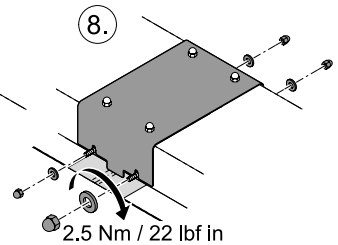

Aquarius Fountain Set 2500

WR 60

	2x 	1x 	$l = 5\text{ m}$ $\varnothing = 1''$ 	
 min. 30 mm 	5 l	6 l	2.5 l	= 13.5 l (x)
max. 70 mm 	11 l	14 l	2.5 l	= 27.5 l (x)

Aquarius Fountain
Set 2500

WR 60

	2x 	2x 	1x 	l = 6 m Ø = 1" 	
 min. 30 mm 	5 l +	12 l +	3 l +	3 l =	23 l (x)
max. 70 mm 	11 l +	28 l +	7 l +	3 l =	49 l (x)

1.

2.

3.

4.

18306

18311

2× 

18671