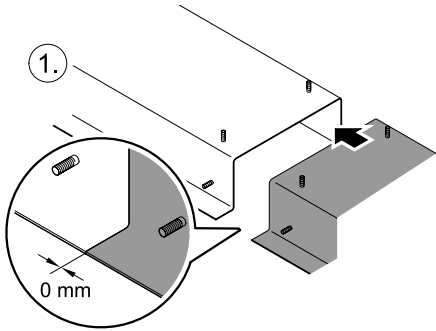

Aquarius Fountain Set 2500

WR 60

	2x 	1x 	$l = 5\text{ m}$ $\varnothing = 1''$ 	
 min. 30 mm 	5 l	6 l	2.5 l	= 13.5 l (x)
max. 70 mm 	11 l	14 l	2.5 l	= 27.5 l (x)

Aquarius Fountain
Set 2500

WR 60

	2x 	2x 	1x 	l = 6 m Ø = 1" 	
 min. 30 mm 	5 l +	12 l +	3 l +	3 l =	23 l (x)
max. 70 mm 	11 l +	28 l +	7 l +	3 l =	49 l (x)

1.

2.

3.

4.

18306

18311

2× 

18671