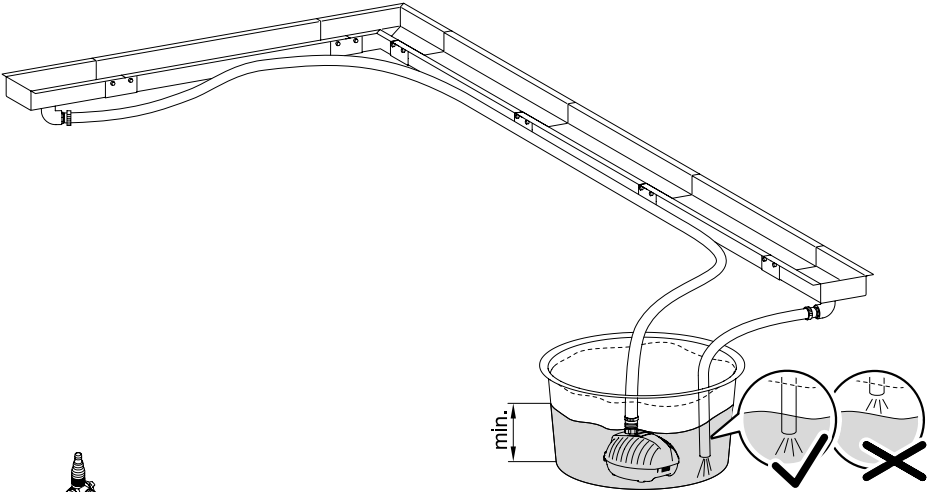

50781

50809

51043 - LunAqua Terra LED, Set 3
50729 - LunAqua Terra LED, Set 6

50789

50800

50801

Aquarius Fountain Set 2500

WR 80

	2x 	4x 	1x 	$l = 8\text{ m}$ $\varnothing = 1''$ 	
 min. 30 mm 	5 l	24 l	3 l	4 l	$x = 36\text{ l}$
max. 70 mm 	11 l	56 l	7 l	4 l	$x = 78\text{ l}$

Aquarius Fountain Set 2500

WR 100

	2x 	10x 	$l = 12\text{ m}$ $\varnothing = 1''$ 	
 min. 30 mm 	5 l	60 l	6 l	= 71 l (x)
max. 70 mm 	11 l	140 l	6 l	= 157 l (x)

Aquarius Fountain Set 2500

WR 60

	2x 	1x 	$l = 5\text{ m}$ $\varnothing = 1''$ 	
 min. 30 mm 	5 l	6 l	2.5 l	= 13.5 l (x)
max. 70 mm 	11 l	14 l	2.5 l	= 27.5 l (x)

Aquarius Fountain
Set 2500

WR 60

	2x 	2x 	1x 	l = 6 m Ø = 1" 	
 min. 30 mm 	5 l +	12 l +	3 l +	3 l =	23 l (x)
max. 70 mm 	11 l +	28 l +	7 l +	3 l =	49 l (x)